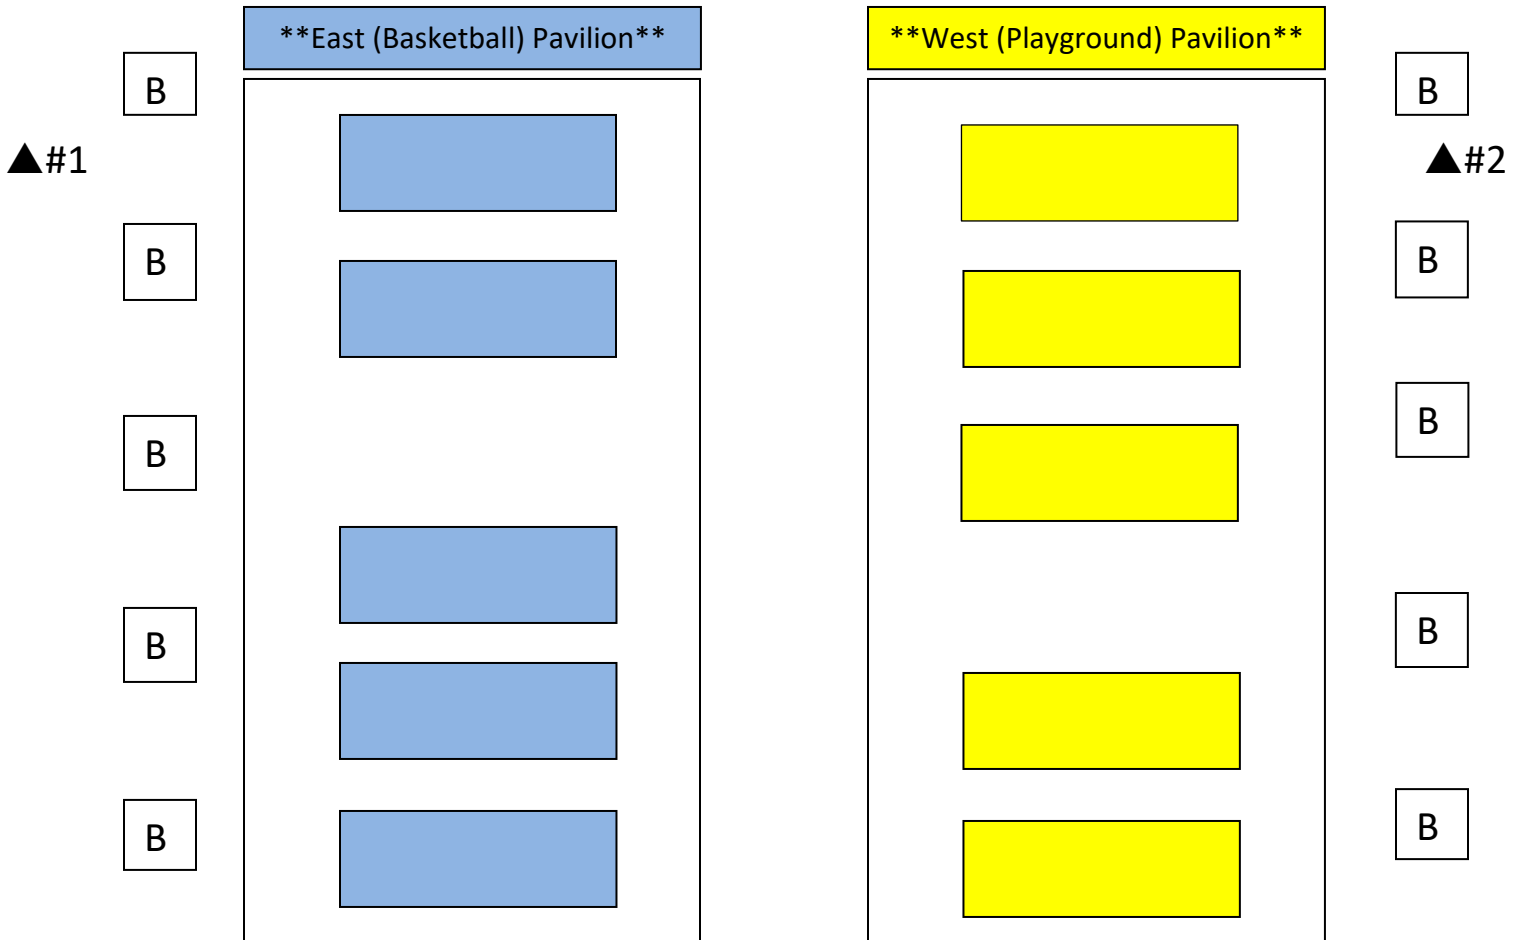

# BIG ROCK PICNIC SHELTERS

8125 Arlette Street  
Santee, CA 92071

Playground →

Front of Pavilion  
School

Tot Lot  
→

**KEY:**

Barbecue

Inflatable (jump) Area\*

**\*No Electrical Available**

	#Tables	#People	Resident	NR
Medium	5 Tables	40	\$19/hr	\$23/hr

\*Picnic Shelters are reserved in 4-hour time blocks:  
8:30am-12:30pm  
1:00pm-5:00pm

\*Additional Space is required for inflatable bounce houses or jumpies for an additional fee.